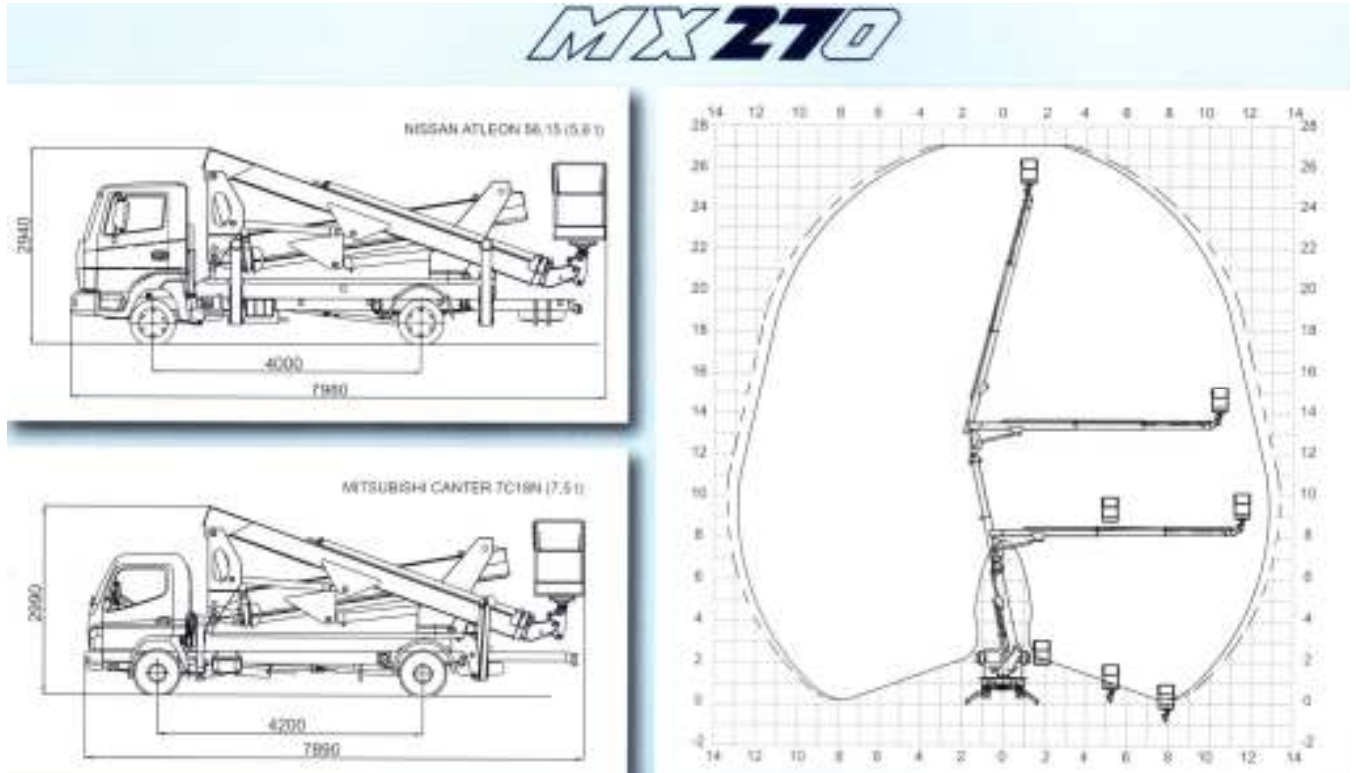

www.eventgroup.gg

Marquees ◊ Event Décor ◊ Furniture ◊ Lighting ◊ Staging ◊ Audio/Visual & Disco Systems ◊ Dance Floors  
Event Management & Facilities ◊ Conference equipment, and much, much more.

Maximum Working Height = 27.3m

Maximum Platform Height = 25.3m

Maximum Working Outreach = 12.8m / 13.3m

Turret Rotation = 360°

Cage Rotation = 90° + 90°

Boom Telescopic Amplitude = 11.59m

Cage Dimensions = 1.7m x 0.8m x 1.1m

Safe Working Load of Cage = 225kg

Maximum admissible slope = 1°

Vehicle supplied with 2 x harness for operators. (Client to supply own PPE); Vehicle contains First Aid kit, Oil Spill Kit and holds on board full set of HSE Barrier Chains and 'Overhead Working' Warning Signs.