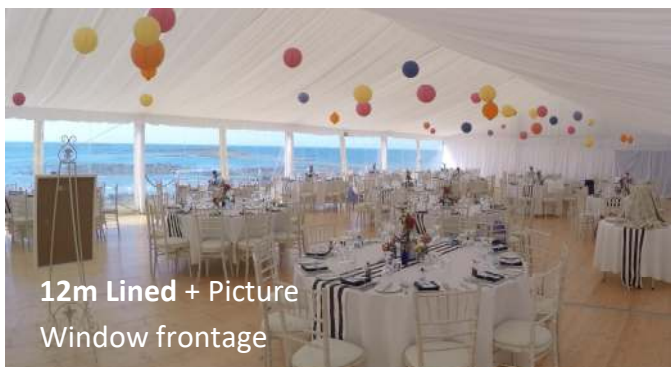

EVENT

Services

Event Services & Plant Ltd

Events House, Braye Road,
Vale, Guernsey GY3 5PB
Tel. 01481 711717
admin@eventgroup.gg
www.eventgroup.gg

Clearance Sale of Surplus Marquees and peripherals

With over 45,000sq.ft of marquees in stock we are rationalising our range and offering a large amount of kit for sale: All the products are very versatile and in good order.

These are just some examples of the range and prices. Contact us to discuss details.

Walu (Walter) -now trading as Losberger.
50m x 12m clearspan 5m bays, 2.4m eves height
A Premium Product £25,000

Complete with 25m set of lightly pleated white lining, selection of picture windows, Georgian windows and plain panel windows. TWO sets of gables, meaning two smaller marquees can be made. Massive lot of spare rigging kit, framework, lining and accessories included.

Supplied in galvanised steel handling frames.

Floor shown NOT included. Balloons/Furniture not included.